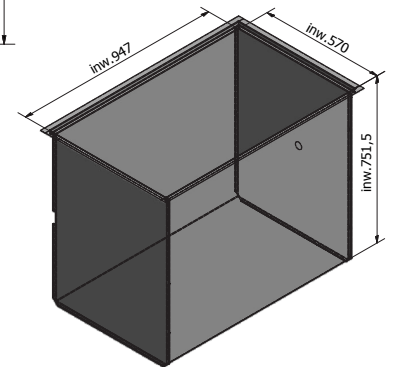

Type	Chest
Volume total	405,6 litre
Storage capacity 2"boxes	312
External dimensions	1680 x 950 x 1098 mm
Internal dimensions	947 x 570 x 751 mm
Compartments / Inner doors	1/2
Main door	With lock and keys
Inner doors	Forex
Material internal / external	Stainless Steel/Epoxy Coated steel
Placed on	Heavy duty castors, in front with brakes
Insulation	Polyurethane
Cooling	Two (2) cascade connected compressors
Refrigerants	First stage: R455A/Second stage: R170
Condenser	Air-cooled
Temperature adjustments	-50°C till -86°C (other range; on request)
Controller	Web-based
Display	7" Touchscreen
Temperature history	On display with scroll function
Data storage	At least 12 months
Temperature sensors	PT1000
Backup battery	Alarming and monitoring during power failure
Alarming	Optical and acoustic, but also possible via E-Mail
Communication	Telephone dialling activation system Potential (Voltage) free contact RJ45 (Ethernet) connection USB connection
Software	I-freeze
CO ₂ -backup system	Partially prepared
Transit/vacuum release	Ø 26 mm
Cable entry ports	Two (2)
Compressor room	Well-arranged layout and very easy filter exchange
Requirements	220/240 VAC, 50 Hz, fuse 16 Amp. slow
Power and current rating	775 VA/760 W/2,9 Amp.
Energy consumption	9,55 kWh/24h
Heat exchange	0,37 kW/h
Noise level	51 dBA
Net weight	290 kg
CE certified	EN61010-1:2010, EN60601-1-2:2007

SIDE ACCESS STAINLESS STEEL RACKS*

Model #	# Racks	# Boxes per rack	Total boxes 133x133	Total plates 128x85	Max. height box
VRE-20-35	42	20	-	840	35 mm
VRE-14-50	42	14	-	588	50 mm
VRS-13-53	24	13	312	-	53 mm
VRS-9-76	24	9	216	-	76 mm
VRS-7-100	24	7	168	-	100 mm

SIDE ACCESS ALUMINUM RACKS*

Model #	# Racks	# Boxes per rack	Total boxes 133x133	Total plates 128x85	Maximum height box
VRA-14-50	42	14	-	588	50 mm
VRA-13-53	24	13	312	-	53 mm
VRA-9-76	24	9	216	-	76 mm
VRA-7-100	24	7	168	-	100 mm
VRA-FLX	24	Flexible	Flexible	Flexible	Flexible