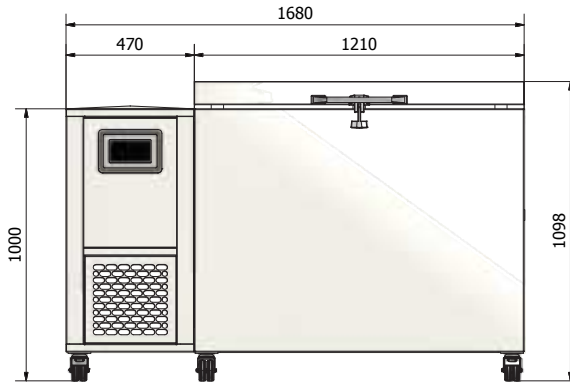

Type	Chest
Volume total	405,6 litre
Storage capacity 2"boxes	312
External dimensions	1680 x 950 x 1098 mm
Internal dimensions	947 x 570 x 751 mm
Compartments / Inner doors	1/2
Main door	With lock and keys
Inner doors	Forex
Material internal / external	Stainless Steel/Epoxy Coated steel
Placed on	Heavy duty castors, in front with brakes
Insulation	Polyurethane
Cooling	Two (2) cascade connected compressors
Refrigerants	First stage: R455A/Second stage: R170
Condenser	Air-cooled
Temperature adjustments	-50°C till -86°C (other range; on request)
Controller	Web-based
Display	7" Touchscreen
Temperature history	On display with scroll function
Data storage	At least 12 months
Temperature sensors	PT1000
Backup battery	Alarming and monitoring during power failure
Alarming	Optical and acoustic, but also possible via E-Mail
Communication	Telephone dialling activation system Potential (Voltage) free contact RJ45 (Ethernet) connection USB connection
Software	I-freeze
CO ₂ -backup system	Partially prepared
Transit/vacuum release	Ø 26 mm
Cable entry ports	Two (2)
Compressor room	Well-arranged layout and very easy filter exchange
Requirements	220/240 VAC, 50 Hz, fuse 16 Amp. slow
Power and current rating	775 VA/760 W/2,9 Amp.
Energy consumption	9,55 kWh/24h
Heat exchange	0,37 kW/h
Noise level	51 dBA
Net weight	290 kg
CE certified	EN61010-1:2010, EN60601-1-2:2007

SIDE ACCESS STAINLESS STEEL RACKS*

Model #	# Racks	# Boxes per rack	Total boxes 133x133	Total plates 128x85	Max. height box
VRE-20-35	42	20	-	840	35 mm
VRE-14-50	42	14	-	588	50 mm
VRS-13-53	24	13	312	-	53 mm
VRS-9-76	24	9	216	-	76 mm
VRS-7-100	24	7	168	-	100 mm

SIDE ACCESS ALUMINUM RACKS*

Model #	# Racks	# Boxes per rack	Total boxes 133x133	Total plates 128x85	Maximum height box
VRA-14-50	42	14	-	588	50 mm
VRA-13-53	24	13	312	-	53 mm
VRA-9-76	24	9	216	-	76 mm
VRA-7-100	24	7	168	-	100 mm
VRA-FLX	24	Flexible	Flexible	Flexible	Flexible

*with locker pin (optional)/other dimensions on request