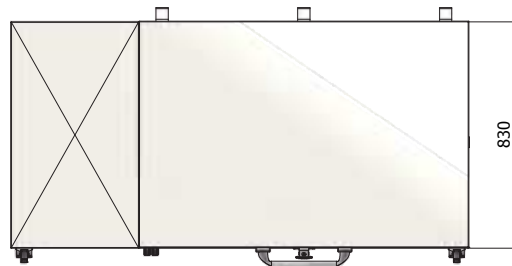

Type	Chest
Volume total	405,6 litre
Storage capacity 2"boxes	312
External dimensions	1680 x 950 x 1098 mm
Internal dimensions	947 x 570 x 751 mm
Compartments / Inner doors	1/2
Main door	With lock and keys
Inner doors	Forex
Material internal / external	Stainless Steel/Epoxy Coated steel
Placed on	Heavy duty castors, in front with brakes
Insulation	Polyurethane
Cooling	Two (2) cascade connected compressors
Refrigerants	First stage: R455A/Second stage: R170
Condenser	Air-cooled
Temperature adjustments	-50°C till -86°C (other range; on request)
Controller	Web-based
Display	7" Touchscreen
Temperature history	On display with scroll function
Data storage	At least 12 months
Temperature sensors	PT1000
Backup battery	Alarming and monitoring during power failure
Alarming	Optical and acoustic, but also possible via E-Mail
Communication	Telephone dialling activation system Potential (Voltage) free contact RJ45 (Ethernet) connection USB connection
Software	I-freeze
CO ₂ -backup system	Partially prepared
Transit/vacuum release	Ø 26 mm
Cable entry ports	Two (2)
Compressor room	Well-arranged layout and very easy filter exchange
Requirements	220/240 VAC, 50 Hz, fuse 16 Amp. slow
Power and current rating	775 VA/760 W/2,9 Amp.
Energy consumption	9,55 kWh/24h
Heat exchange	0,37 kW/h
Noise level	51 dBA
Net weight	290 kg
CE certified	EN61010-1:2010, EN60601-1-2:2007

SIDE ACCESS STAINLESS STEEL RACKS*

Model #	# Racks	# Boxes per rack	Total boxes 133x133	Total plates 128x85	Max. height box
VRE-20-35	42	20	-	840	35 mm
VRE-14-50	42	14	-	588	50 mm
VRS-13-53	24	13	312	-	53 mm
VRS-9-76	24	9	216	-	76 mm
VRS-7-100	24	7	168	-	100 mm

SIDE ACCESS ALUMINUM RACKS*

Model #	# Racks	# Boxes per rack	Total boxes 133x133	Total plates 128x85	Maximum height box
VRA-14-50	42	14	-	588	50 mm
VRA-13-53	24	13	312	-	53 mm
VRA-9-76	24	9	216	-	76 mm
VRA-7-100	24	7	168	-	100 mm
VRA-FLX	24	Flexible	Flexible	Flexible	Flexible