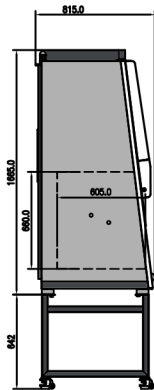

INA 1200

External size(mm):1383X815X2307
operation area size(mm):1210X605X660