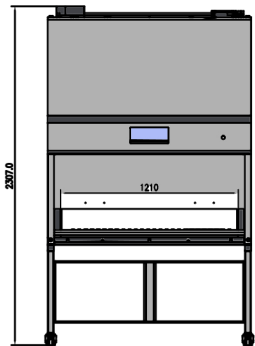

INA 1200

External size(mm):1383X815X2307
operation area size(mm):1210X605X660