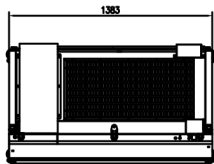

INA 1200

External size(mm):1383X815X2307
operation area size(mm):1210X605X660